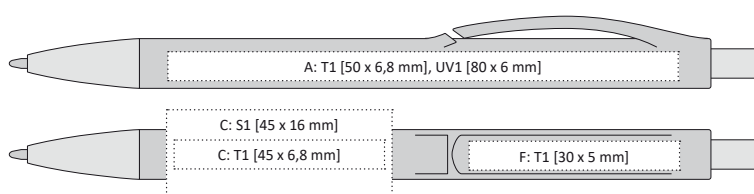

LINEA | 1110560 | 10,90 Kč | 0,45 €

PLASTOVÁ PROPISKA S CHROMOVÝMI DOPLŇKY

142 x 11 mm

T1 A, B, C, D, F, G

UV1 A, B

S1 C

velkoobsahová