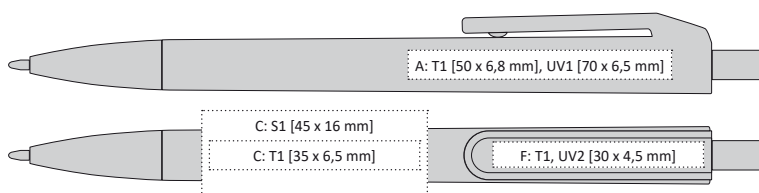

LONDI

NEON

BIGGER
BOLDER 180°
BETTER PRINT

10

19

34

42

57

LONDI | 1100340 | 11,90 Kč | 0,50 €

PLASTOVÁ PROPISKA V NEONOVÝCH BARVÁCH

- 140 x 11 mm
- T1 A, B, C, F, G
- UV1 A, B
- UV2 F
- S1 C

velkoobsahová